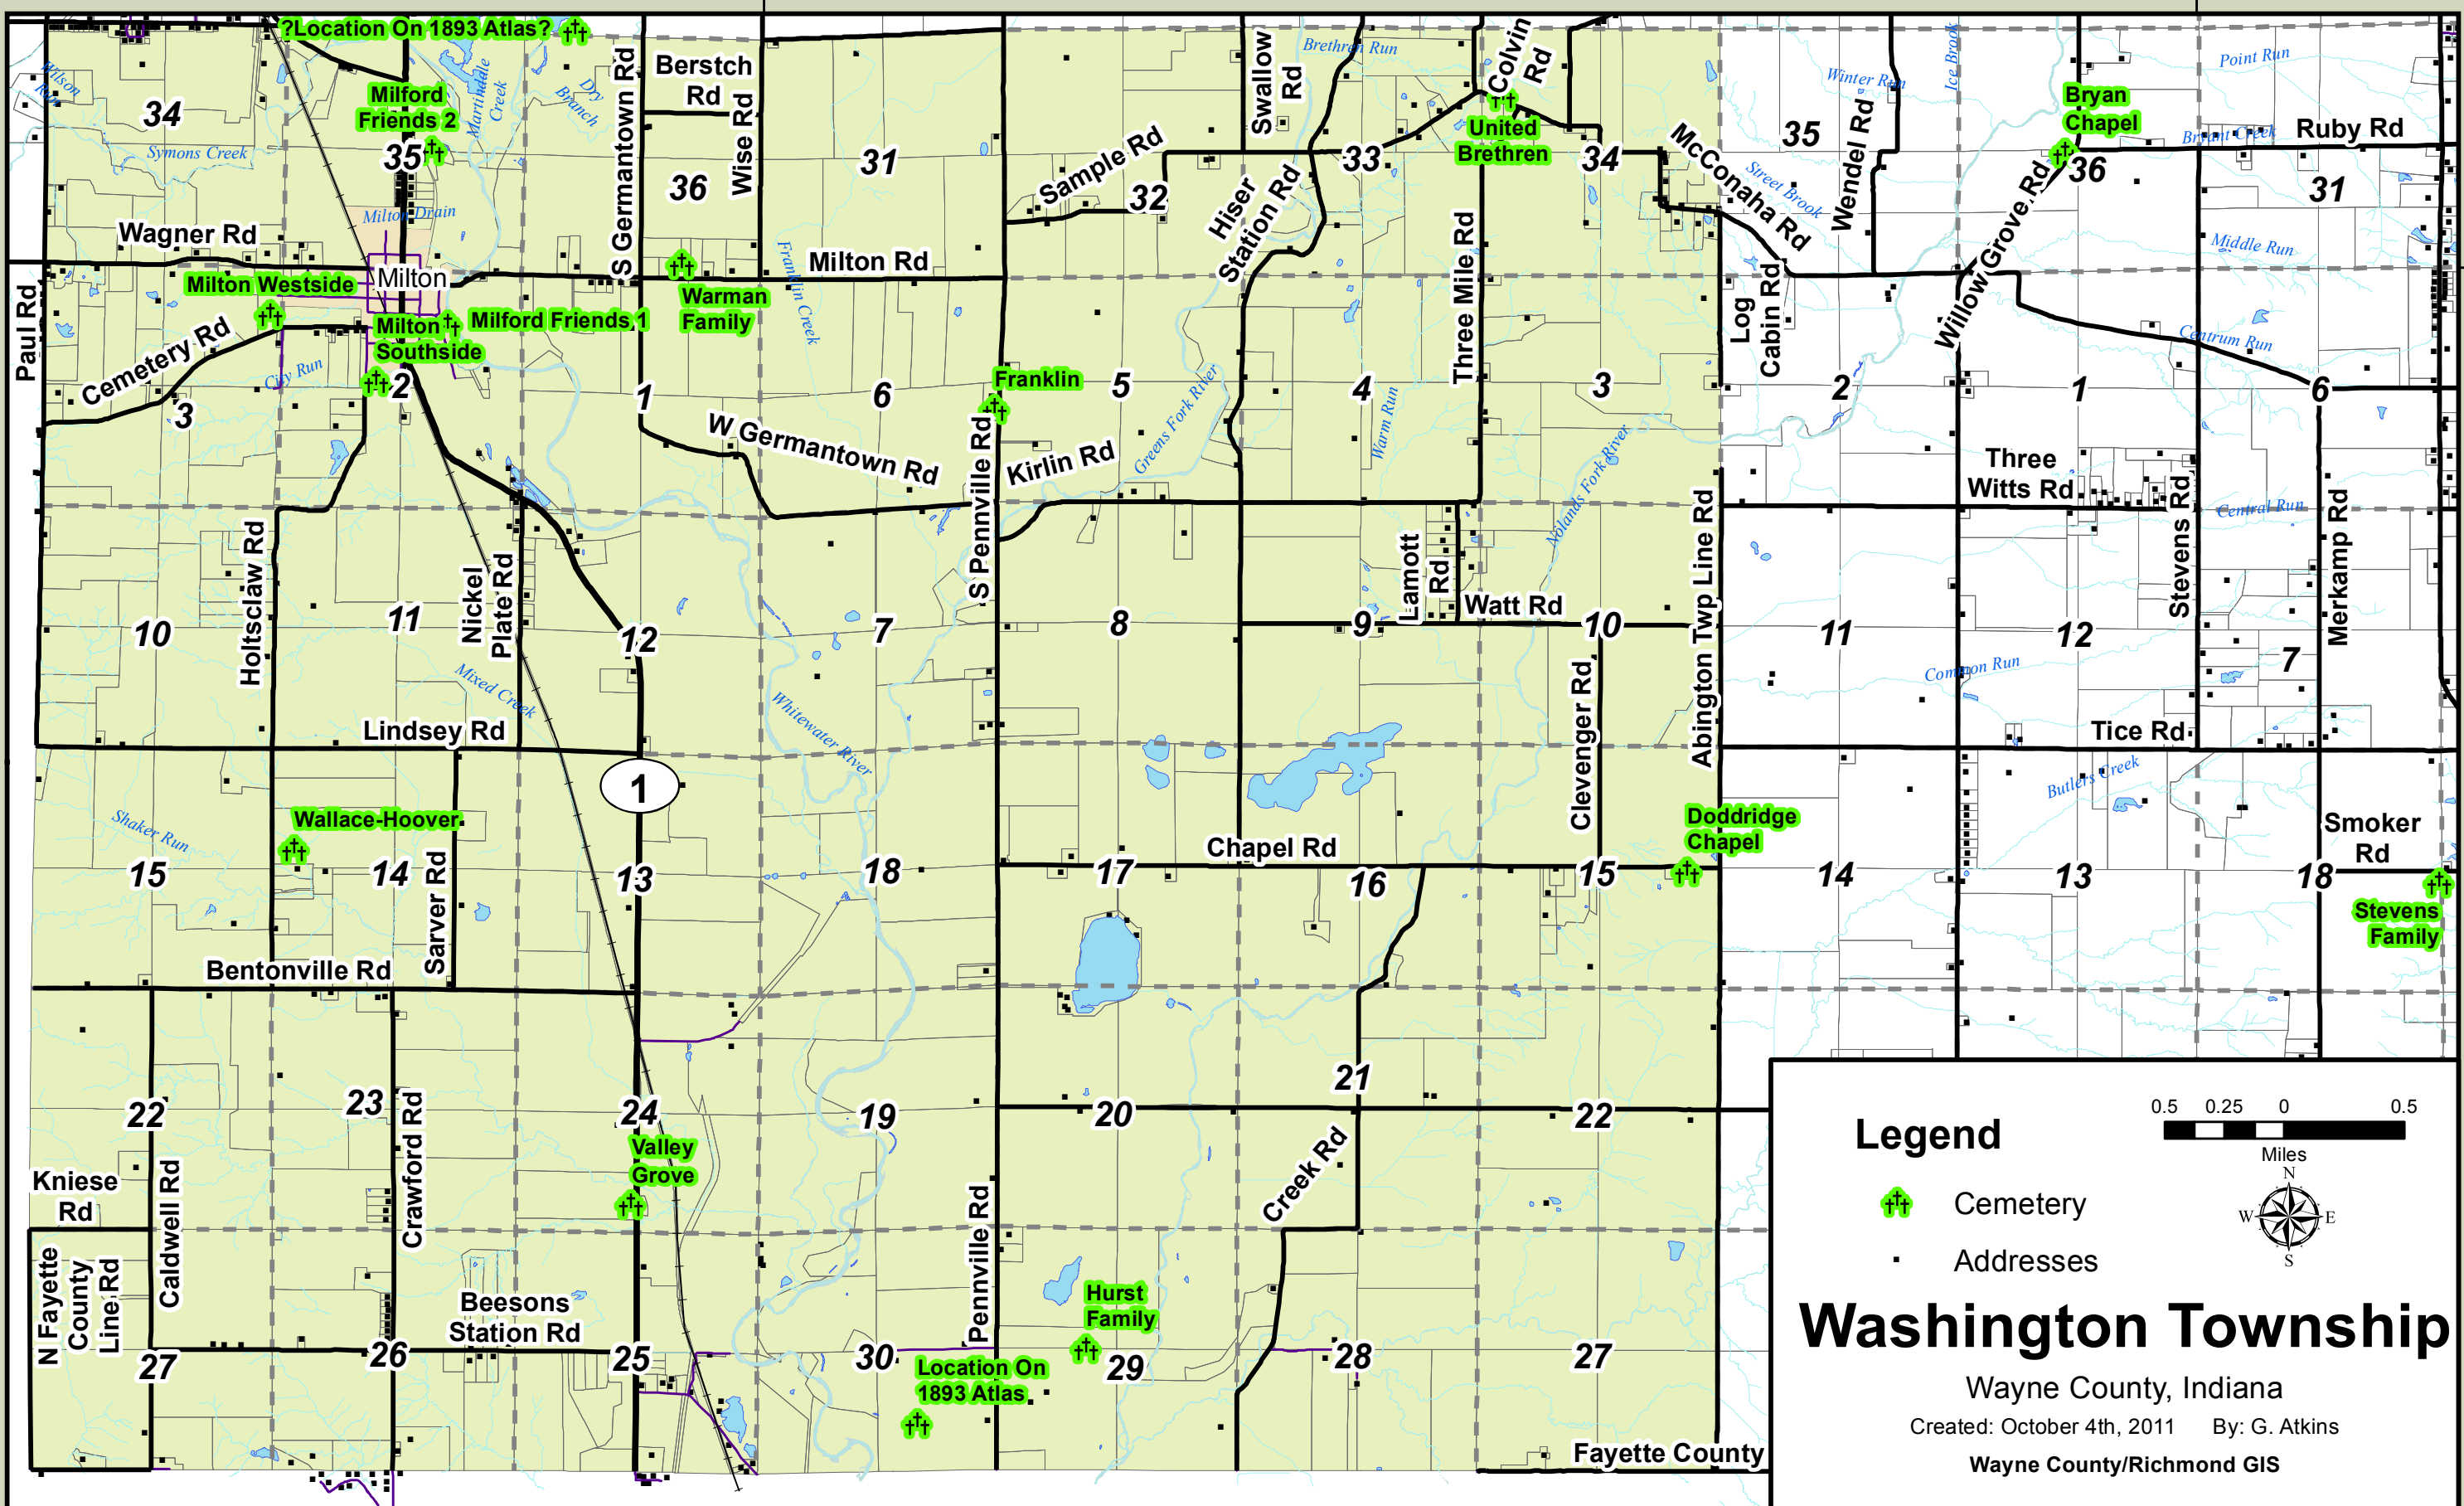

Range 12 East

Range 13 East

Range 14 East

Township 14 North

Township 15 North

2100S
3100S
4100S
5100S
6100S
7100S
8100S

Legend

- Cemetery
- Addresses

Washington Township

Wayne County, Indiana
 Created: October 4th, 2011 By: G. Atkins
 Wayne County/Richmond GIS

16300W 15300W 14300W 13300W 12300W 11300W 10300W 9300W 8300W 7300W 6300W