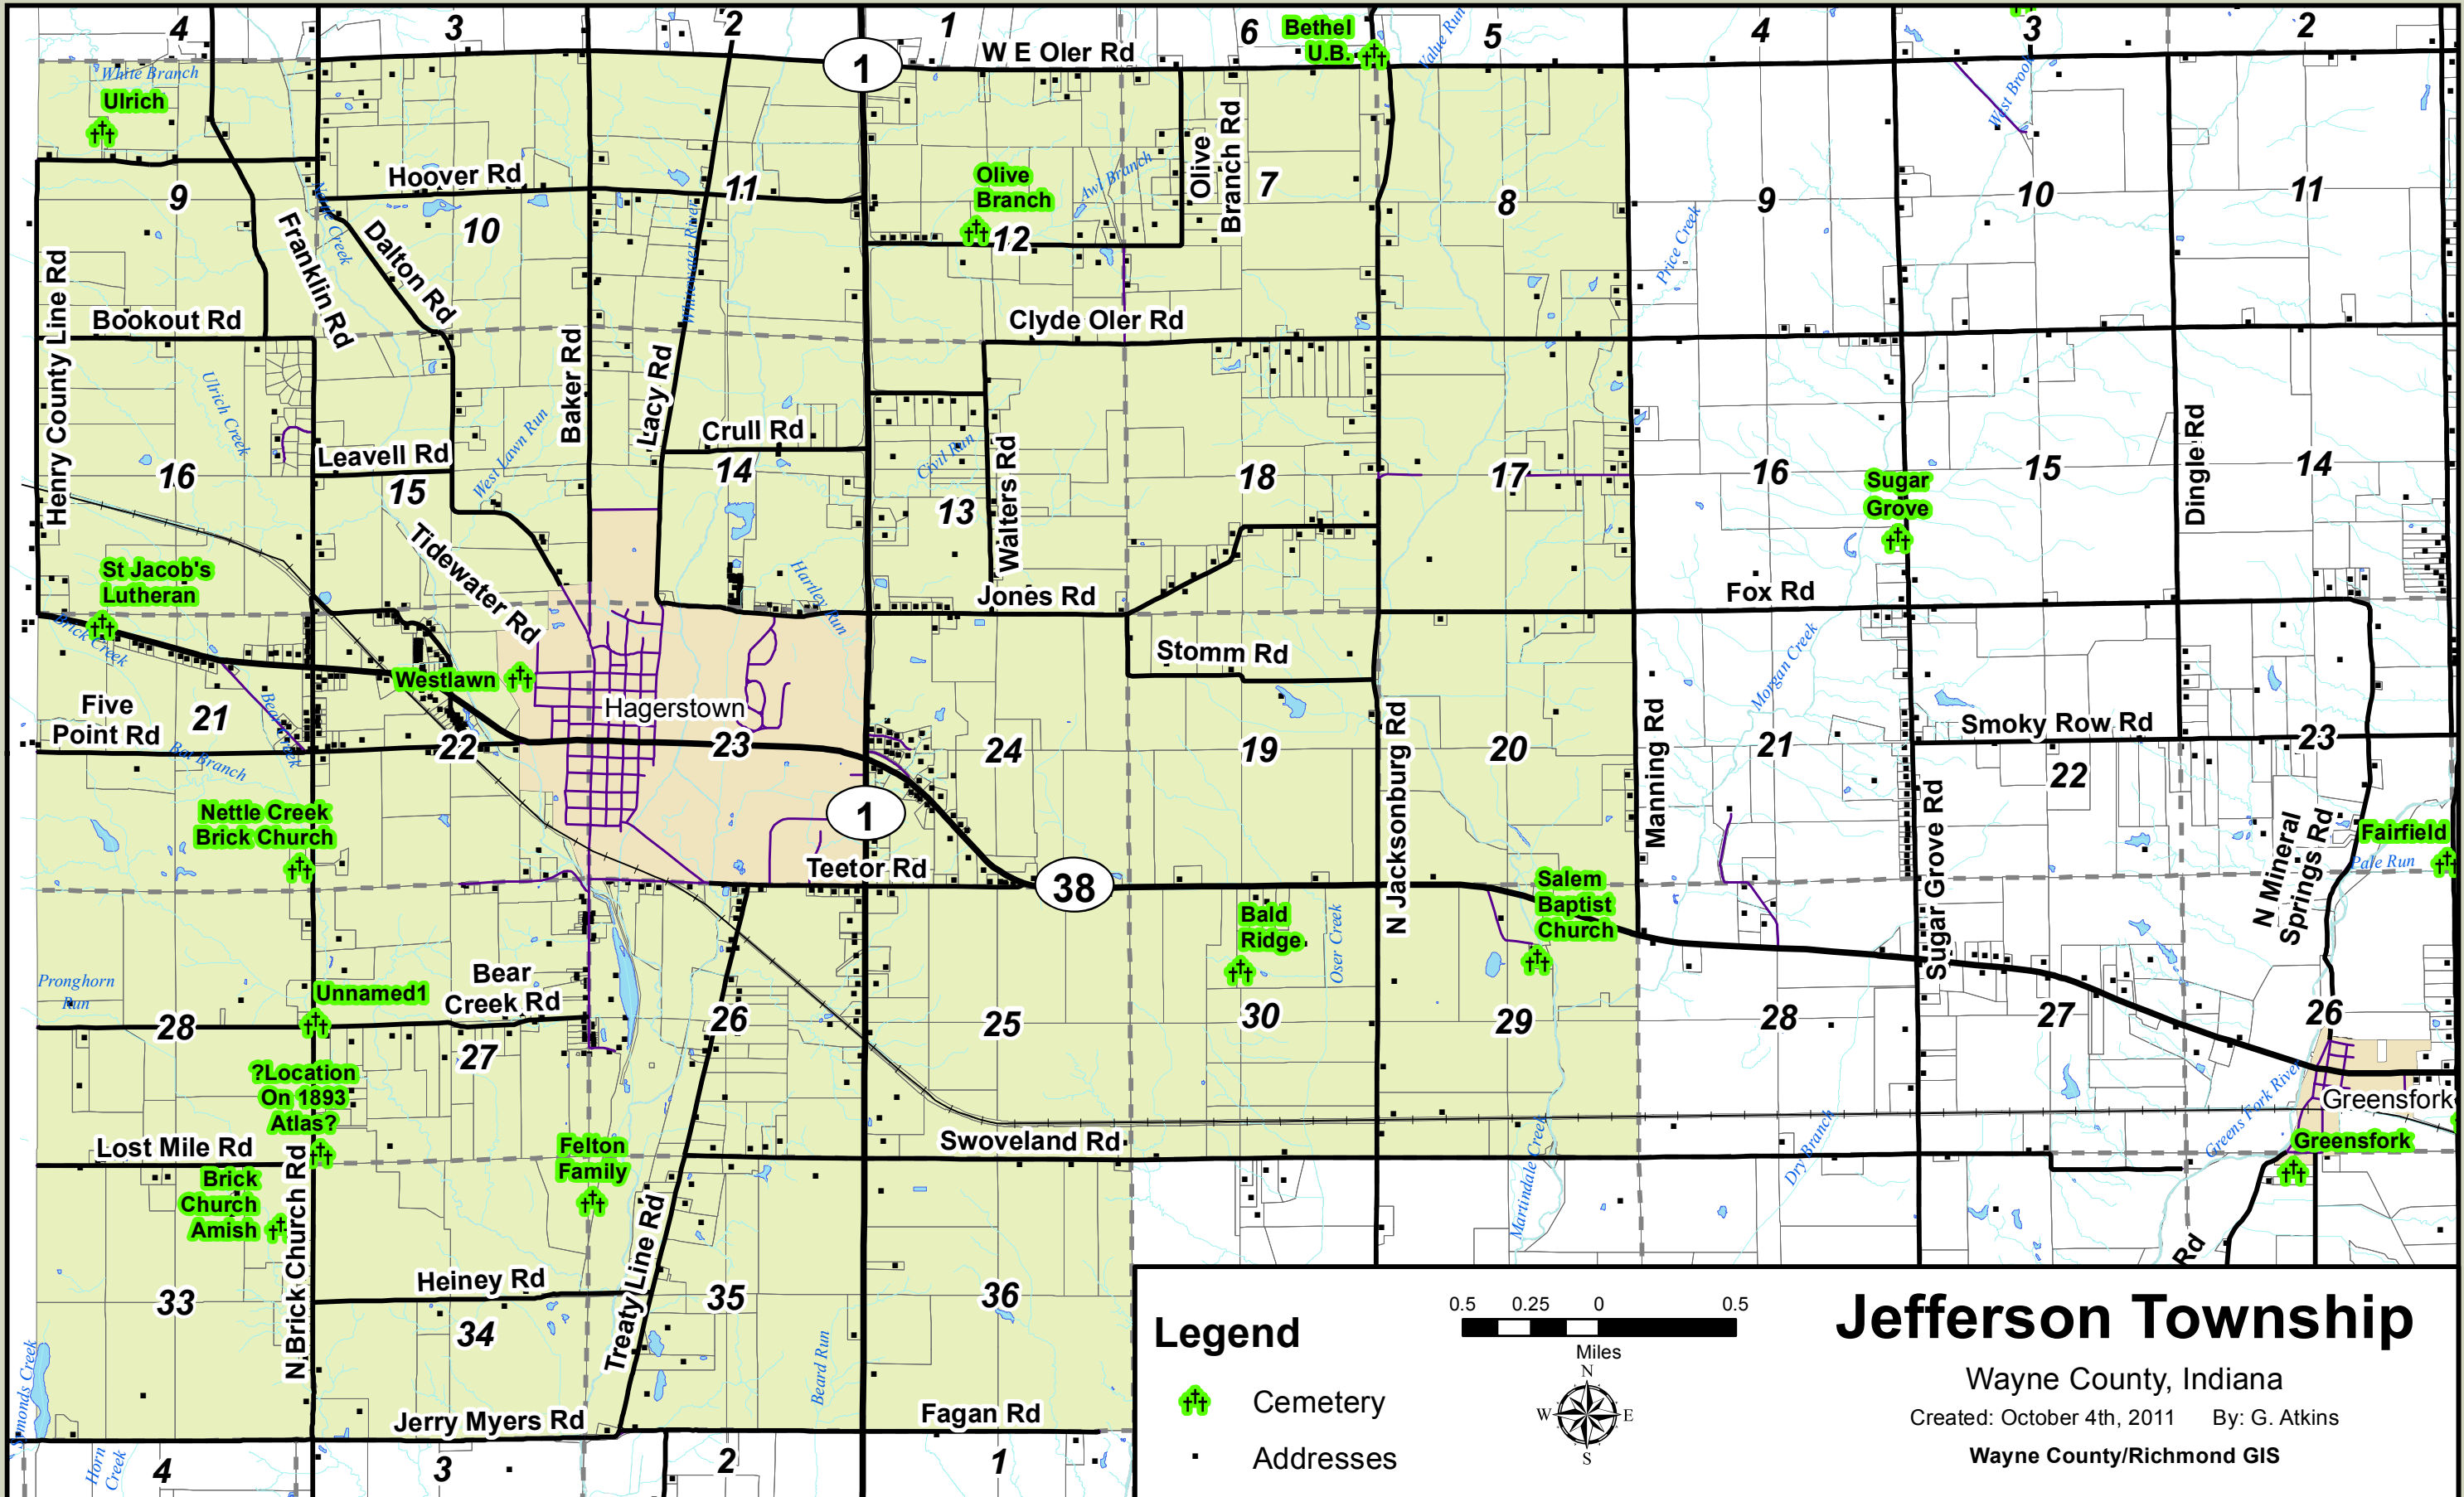

Range 13 East

Range 14 East

8100N  
7100N  
6200N  
5200N  
4200N  
3300N

Township 17 North

- Legend**
- Cemetery
  - Addresses

# Jefferson Township

Wayne County, Indiana  
Created: October 4th, 2011 By: G. Atkins  
Wayne County/Richmond GIS

17300W 16300W 15300W 14300W 13300W 12300W 11300W 10300W 9300W