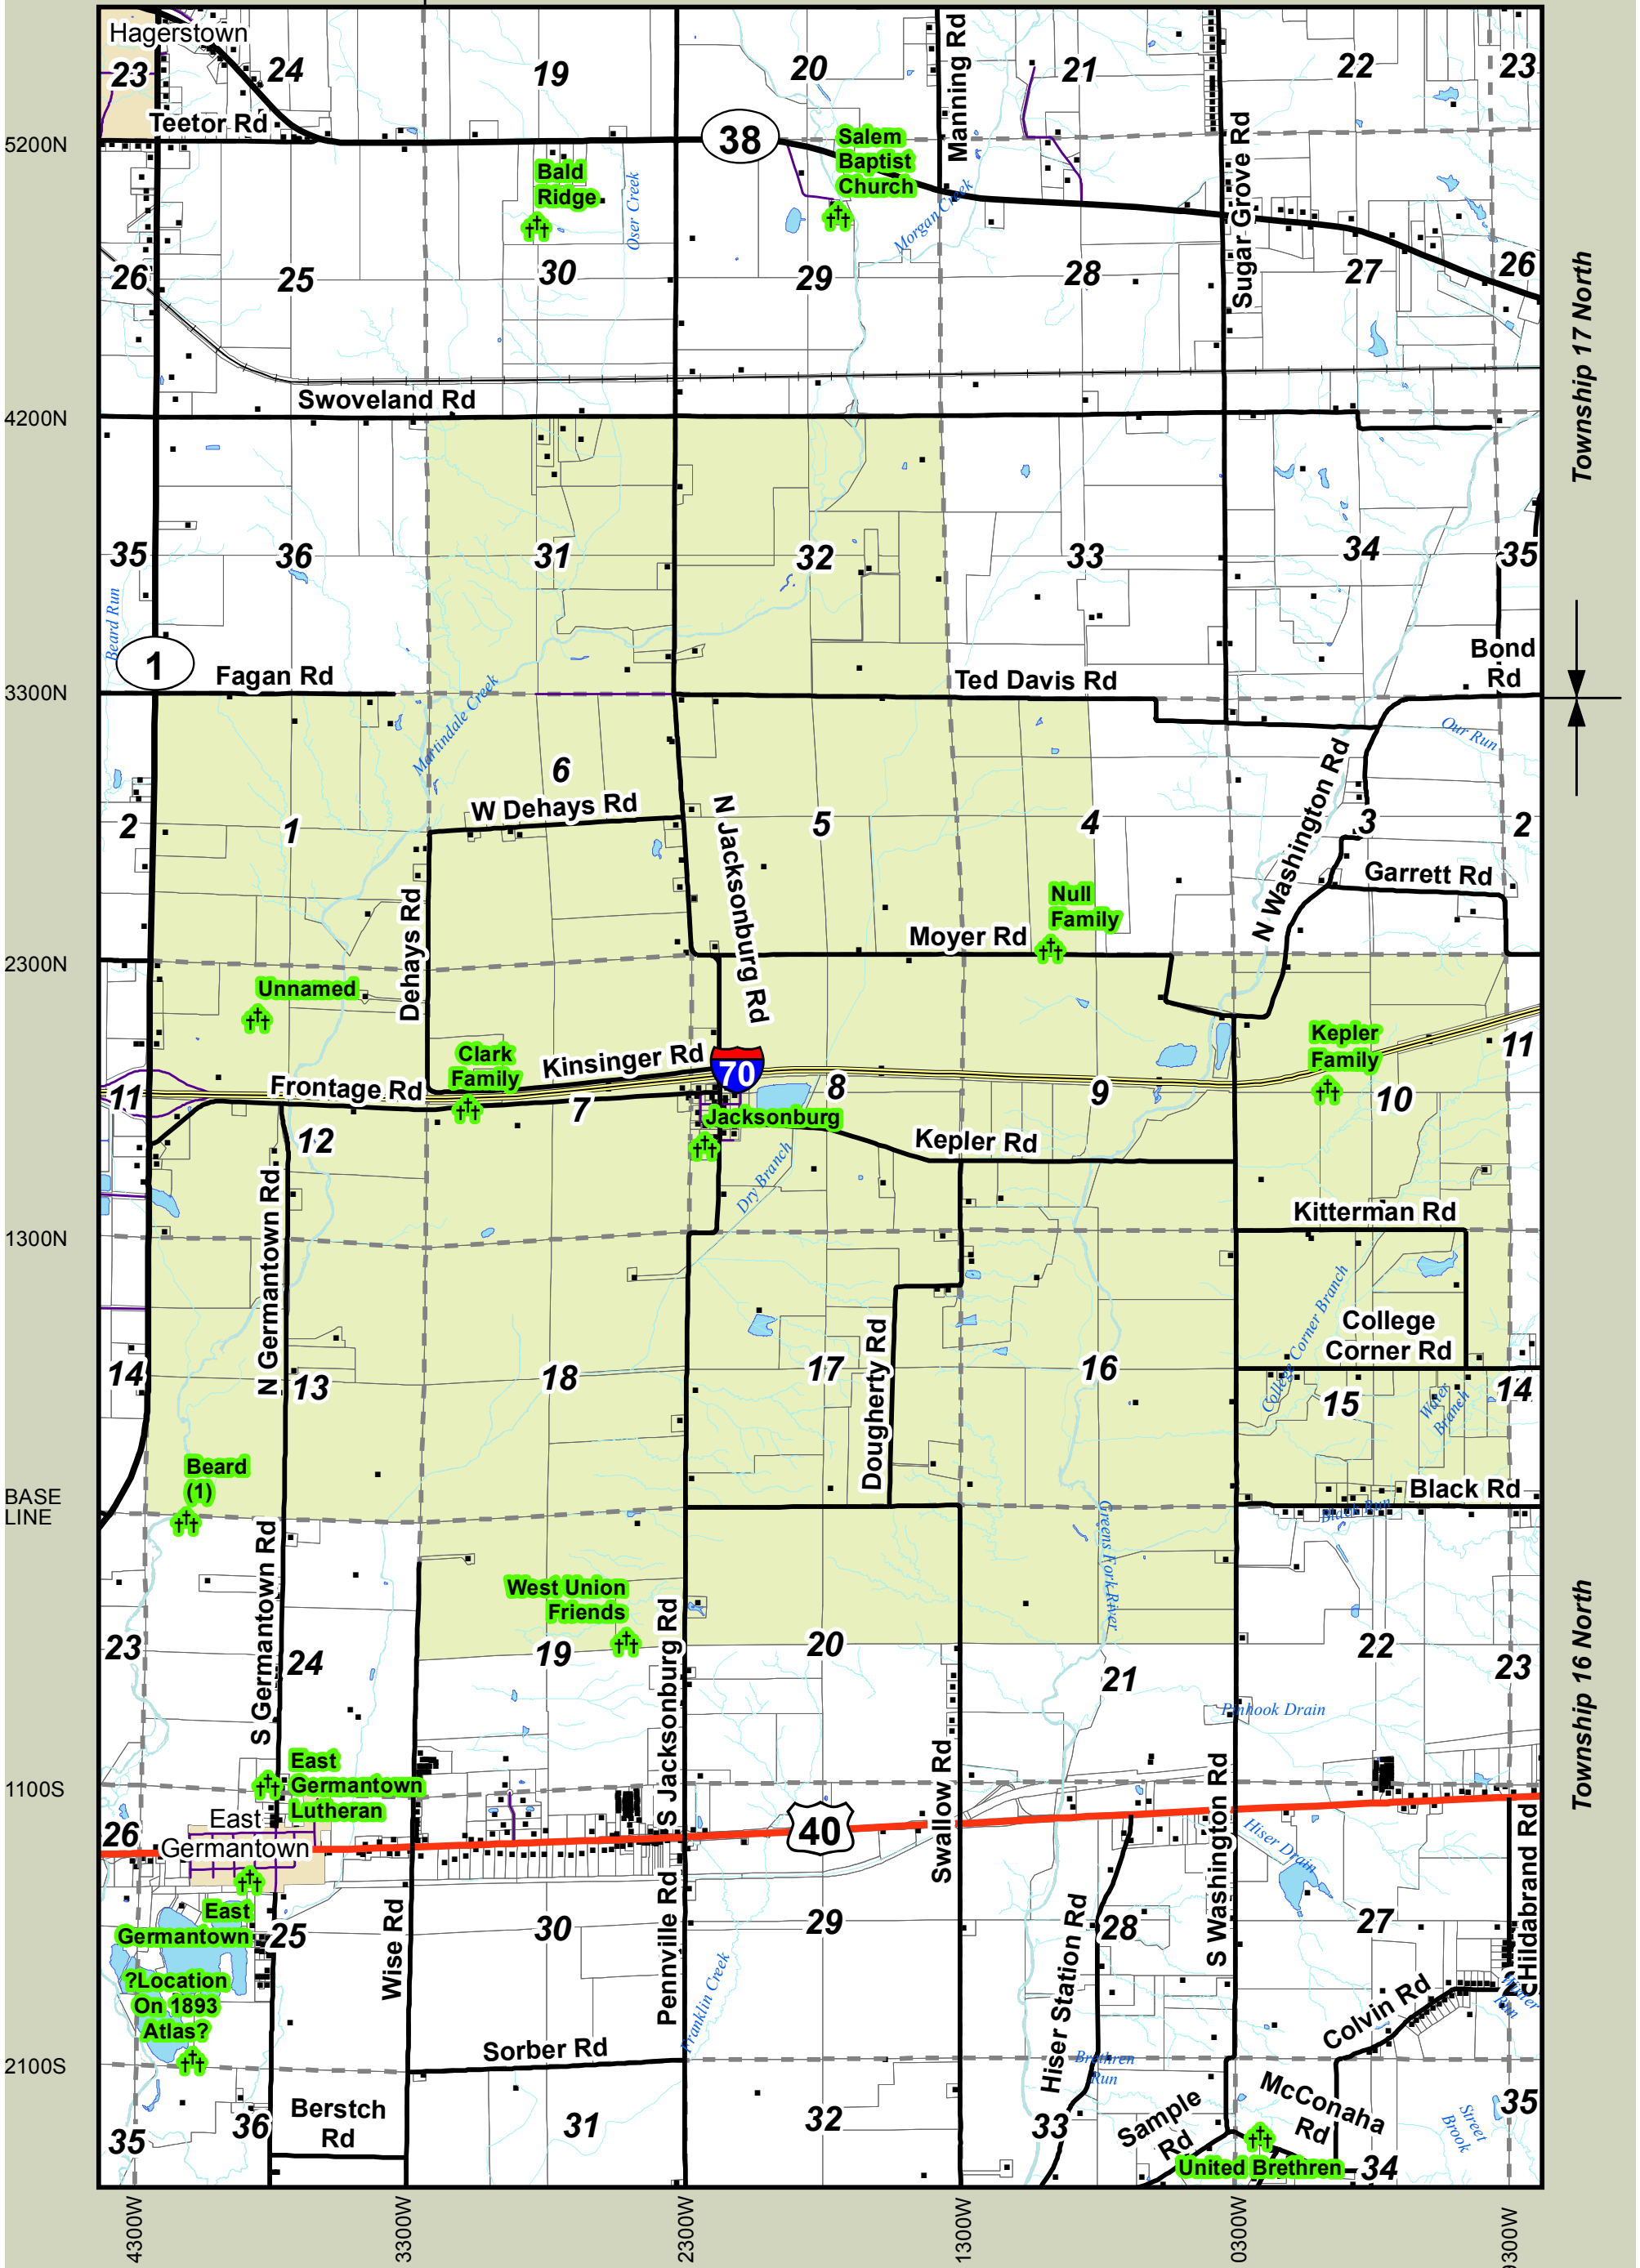

Range 12 East

Range 13 East

Township 17 North

Township 16 North

### Legend

- Cemetery
- Addresses

# Harrison Township

Wayne County, Indiana

Created: October 4th, 2011 By: G. Atkins

Wayne County/Richmond GIS