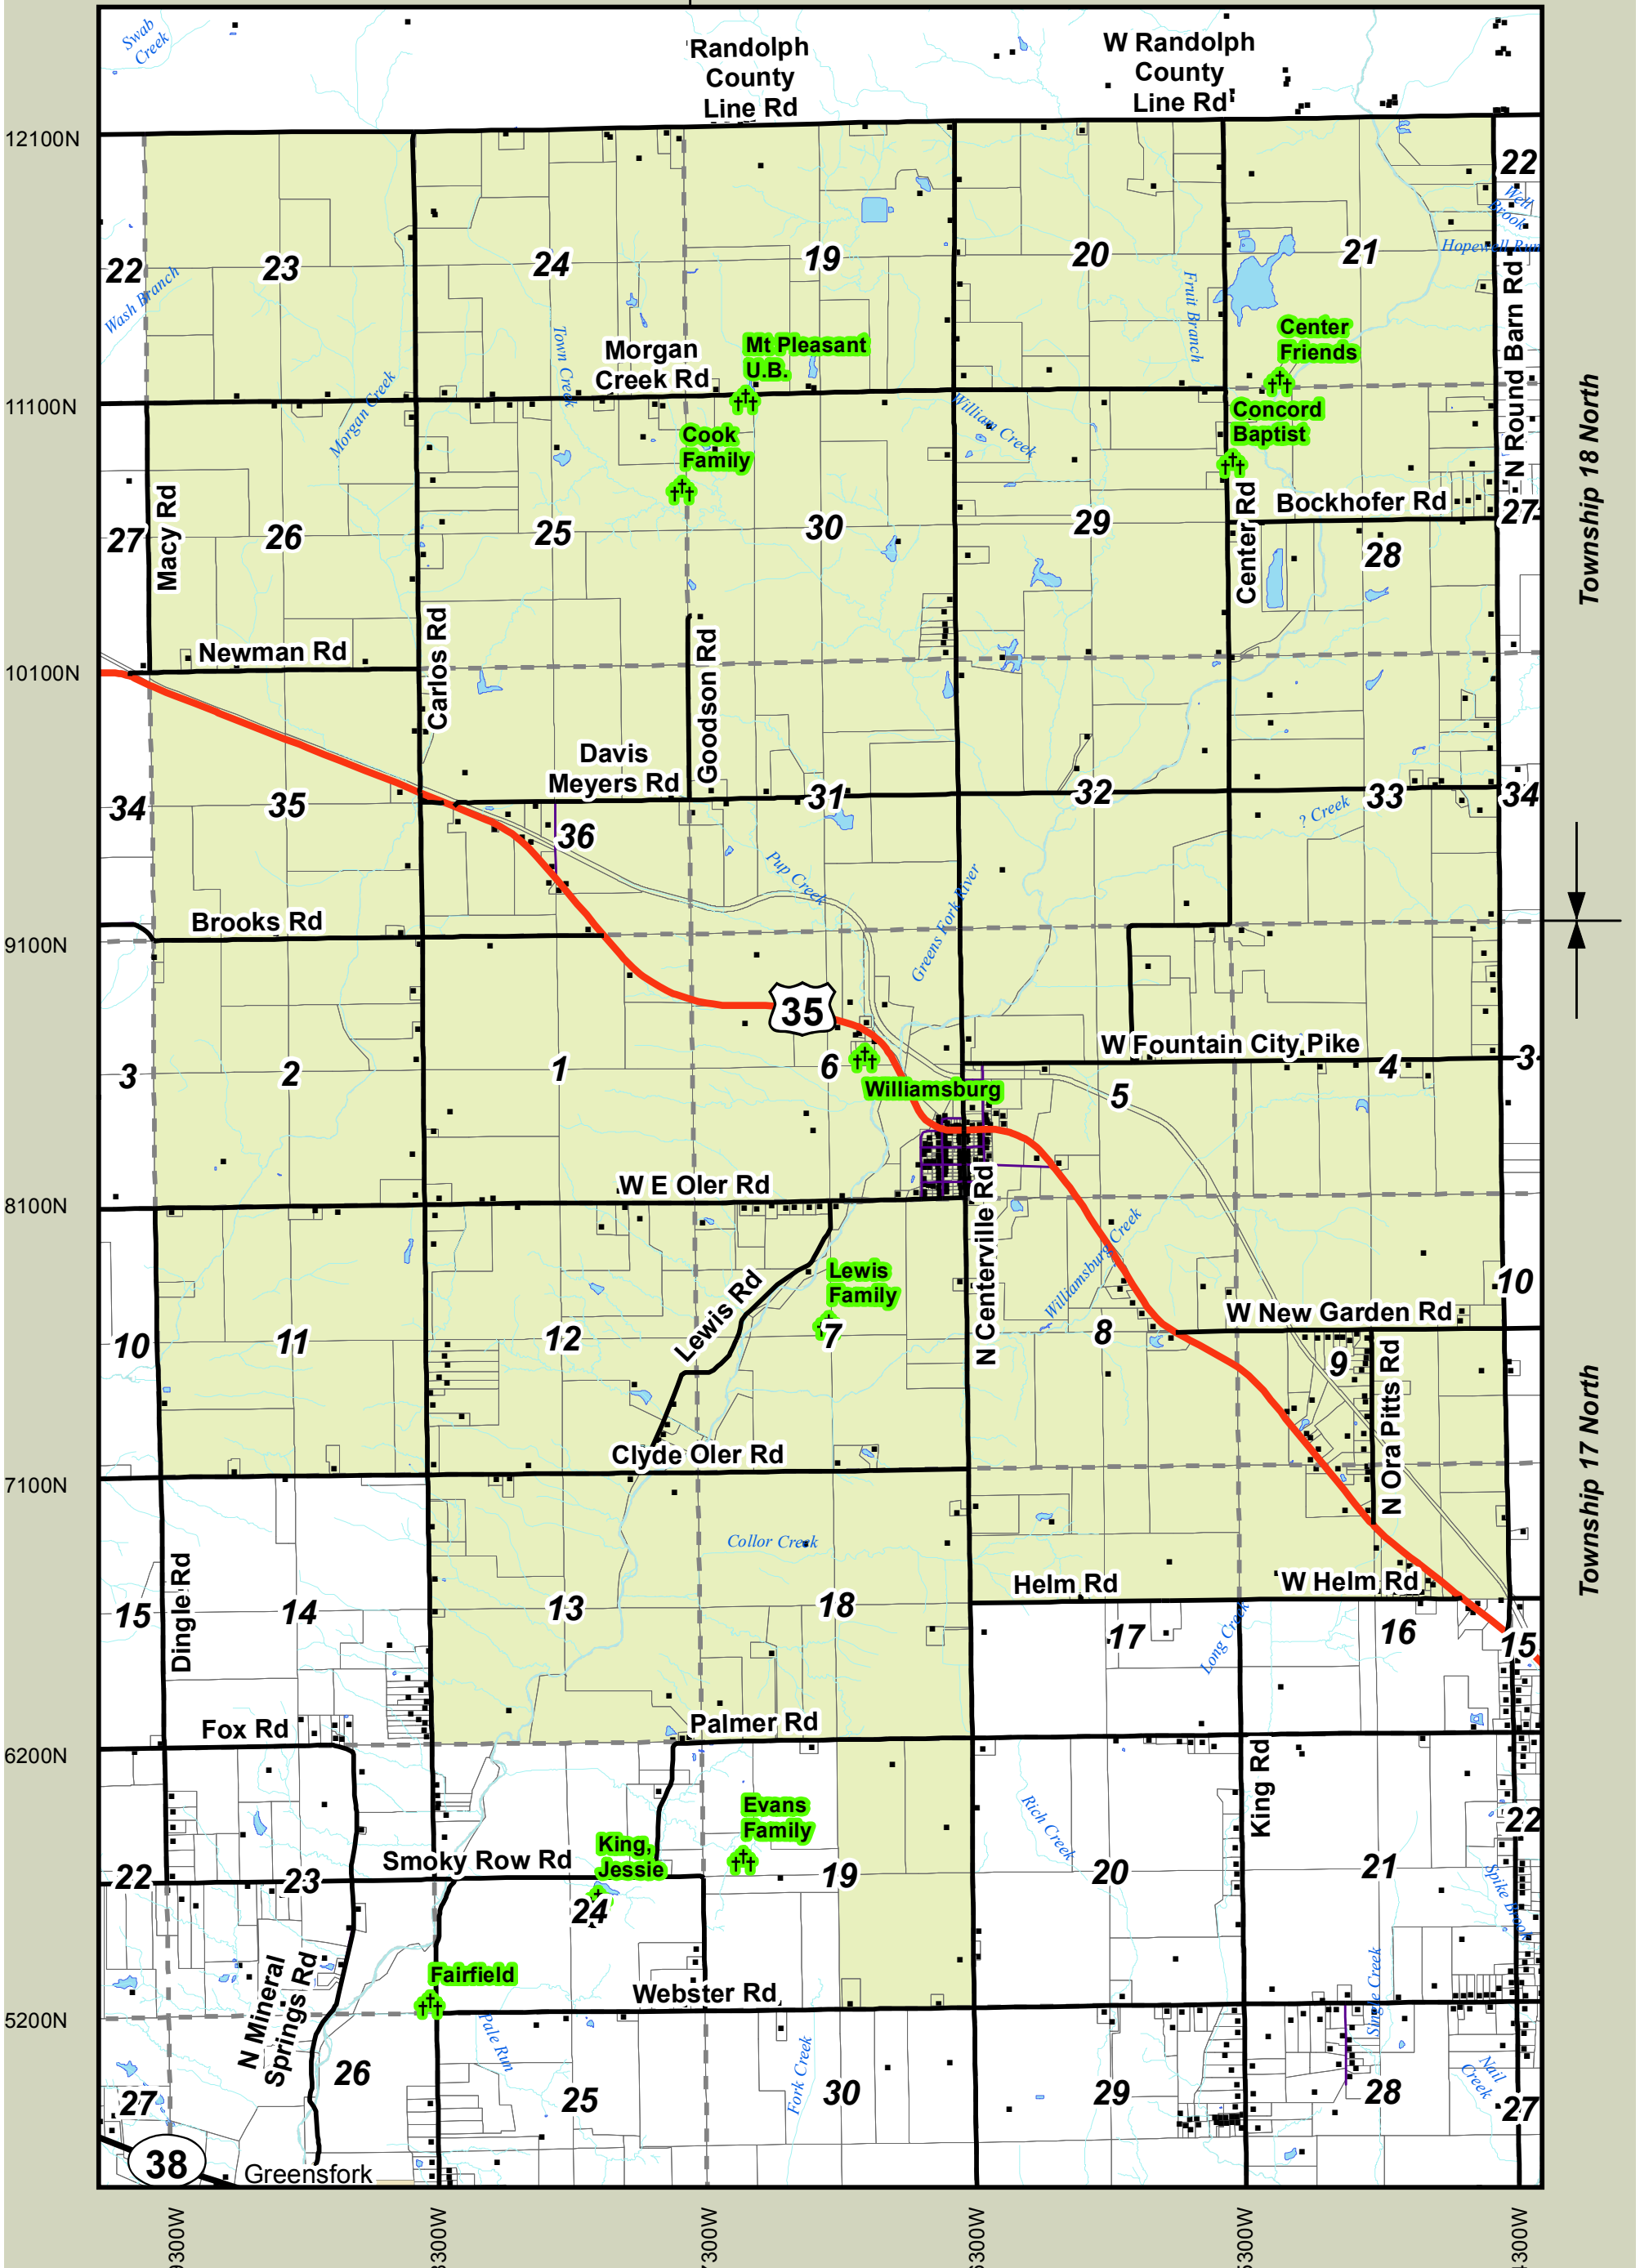

Range 13 East

Range 14 East

Legend

-  Cemetery
-  Addresses

0.5 0.25 0 0.5

Miles

Green Township

Wayne County, Indiana

Created: October 4th, 2011 By: G. Atkins

Wayne County/Richmond GIS